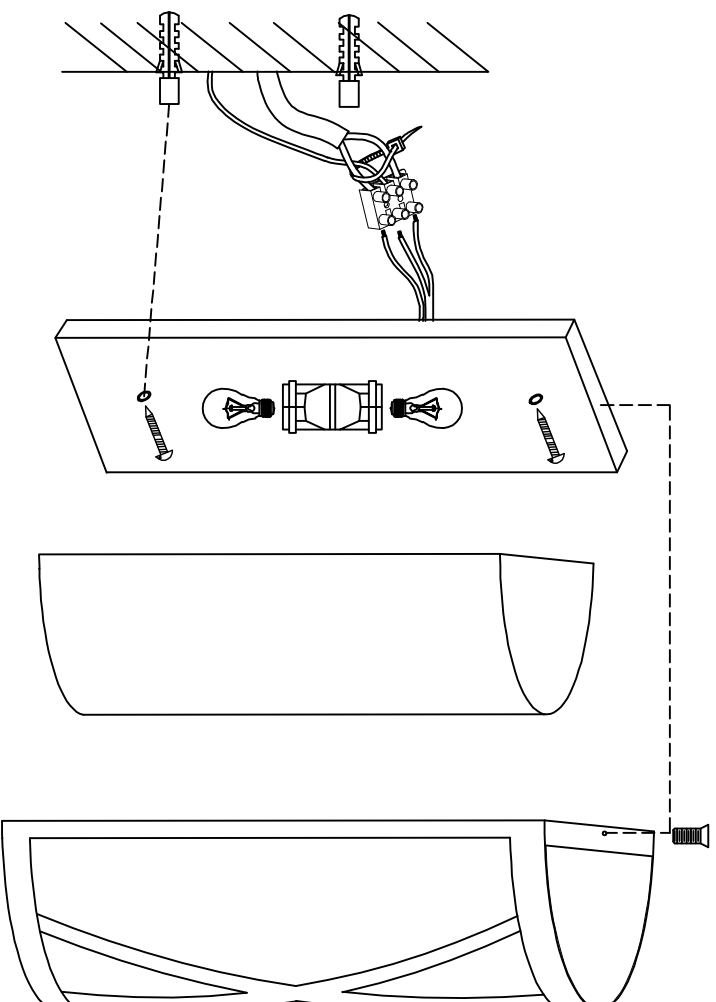

Instruction

Model: SL076.411.01
Outdoor wall lamp

2 x E27 (60w)